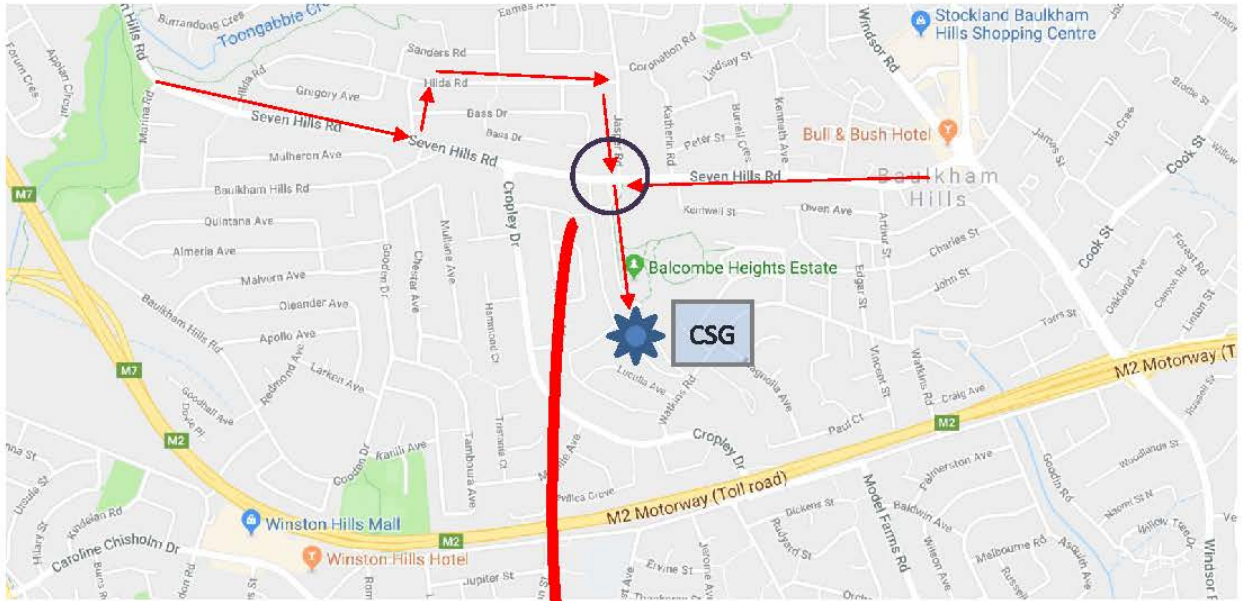

**Where:** Building 16A, Balcombe Heights Estate, 92 Seven Hills Road,  
Baulkham Hills (see Map below for directions on how to get there)

**When:** Wednesday 16<sup>th</sup> Nov 2022

**Time:** 7.30pm for AGM. 8-10pm for presentation and festive refreshments.

**(If using GPS: use address 92 Seven Hills Rd Baulkham Hills)**

Follow the avenue of trees.

CSG Entrance

Building 16a

Parking

Parking