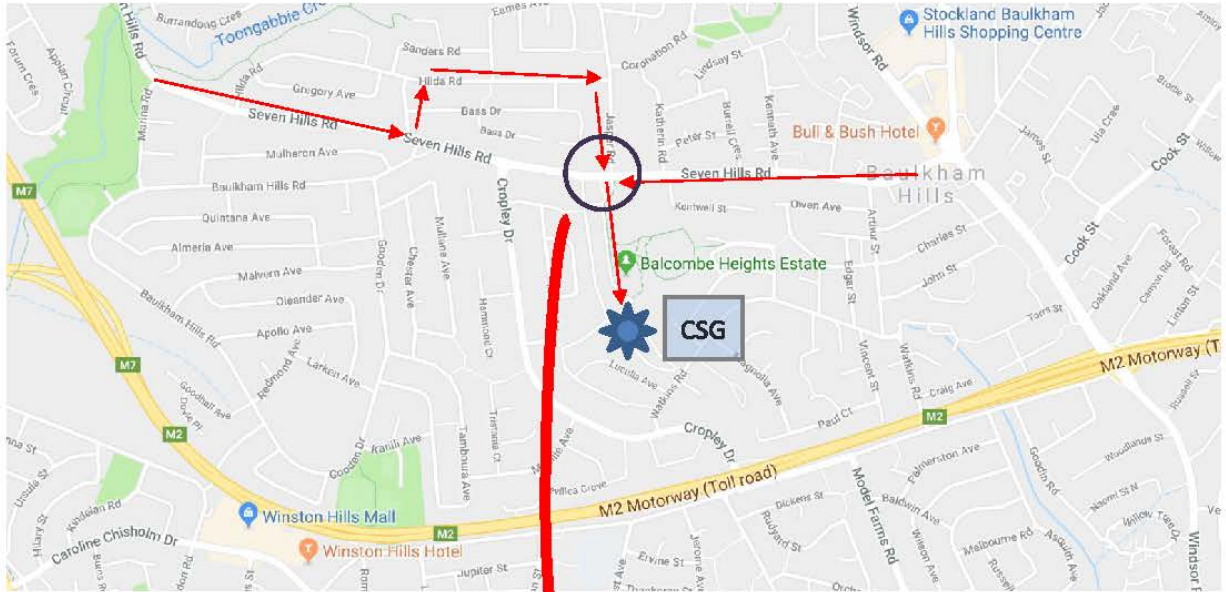

Directions to CERAMIC STUDIES GROUP - Building 16a

(If using GPS: use address 92 Seven Hills Rd Baukham Hills)