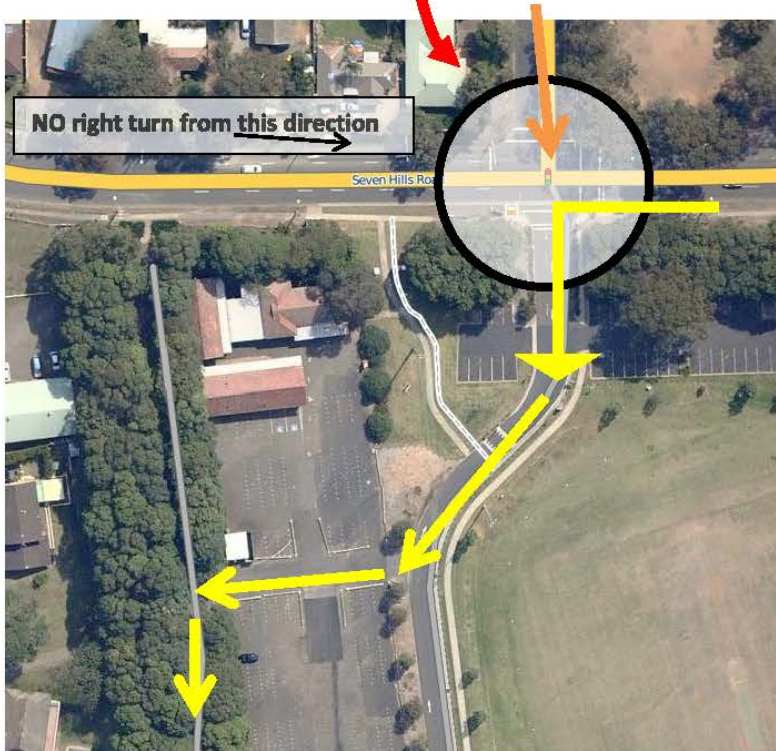

Directions to CERAMIC STUDIES GROUP - Building 16a

(If using GPS: use address 92 Seven Hills Rd Baukham Hills)