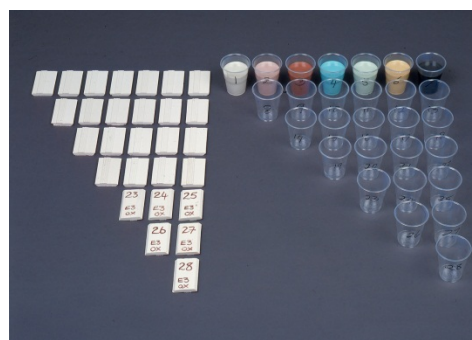

CERAMIC STUDY GROUP Inc.

Greg Daly

Developing glazes and colour using different blending tools

Greg Daly is internationally known and respected as a ceramic artist specialising in rich glaze effects, and also as the author of *Glazes and Glazing Techniques* (1995 Simon & Schuster). His work is represented in 24 international book publications, in 80 national and international art galleries and museums (including the National Gallery of Australia and the Victoria & Albert Museum, London), and he has won 36 national and international awards. He has held over 70 solo exhibitions and was President of Craft Australia from 1992-1995.

CSG Sunday July 8th 2018 Workshop

Come and join us at our new premises at 16a Balcombe Heights Estate where Greg will give a glaze workshop based around understanding materials, glaze composition, as well as tools to develop and change glazes. He will be using line and colour blends in particular, triaxial & square blends too. He will show how to mix up 28 glaze tests ready to apply in less than 30 mins, using a colour blend approach. An approach that will give you confidence to test and alter glazes easily and quickly.

Where: Building 16A,
Balcombe Heights Estate,
Baulkham Hills (see Map below for
directions on how to get there)

When: Sunday 8th July 2018

Time: 10am-4pm.

Cost: $70 members / $85 non-
members

Bring: Lunch and writing
/recording tools

(morning & afternoon tea is
provided)

Plenty of free parking.

Booking -

Email:

clayalliband@hotmail.com

Phone Kay: 9871 3145