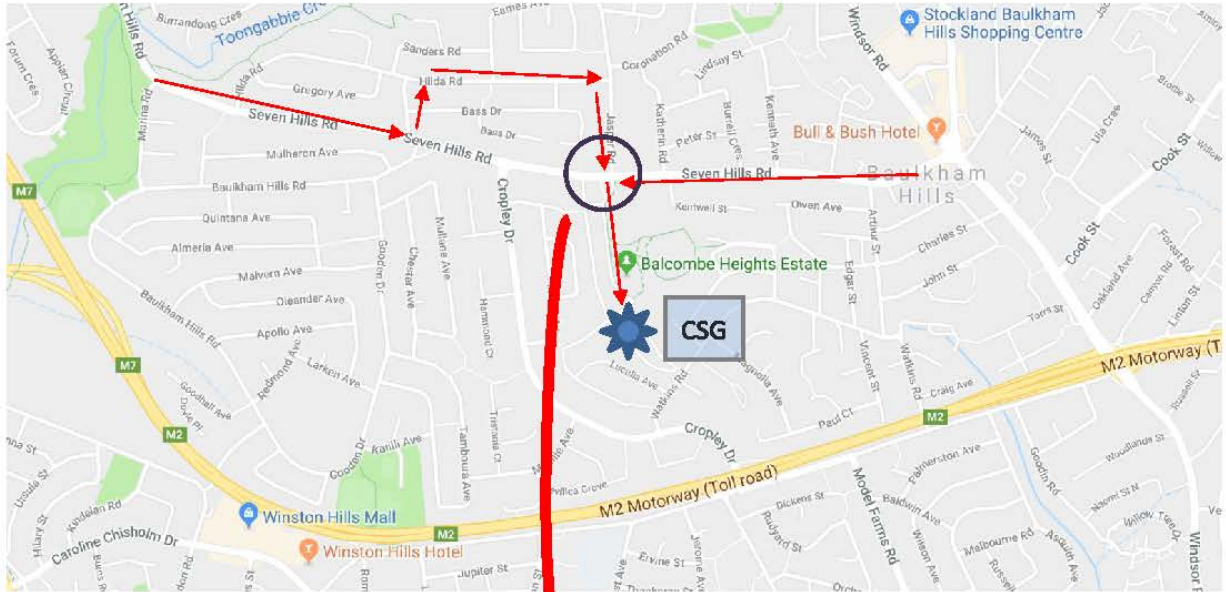

(morning & afternoon tea is
provided)

Plenty of free parking.

Booking -

Email:

clayalliband@hotmail.com

Phone Kay: 9871 3145

Directions to CERAMIC STUDIES GROUP - Building 16a

(If using GPS: use address 92 Seven Hills Rd Baulkham Hills)

Follow the avenue of trees.